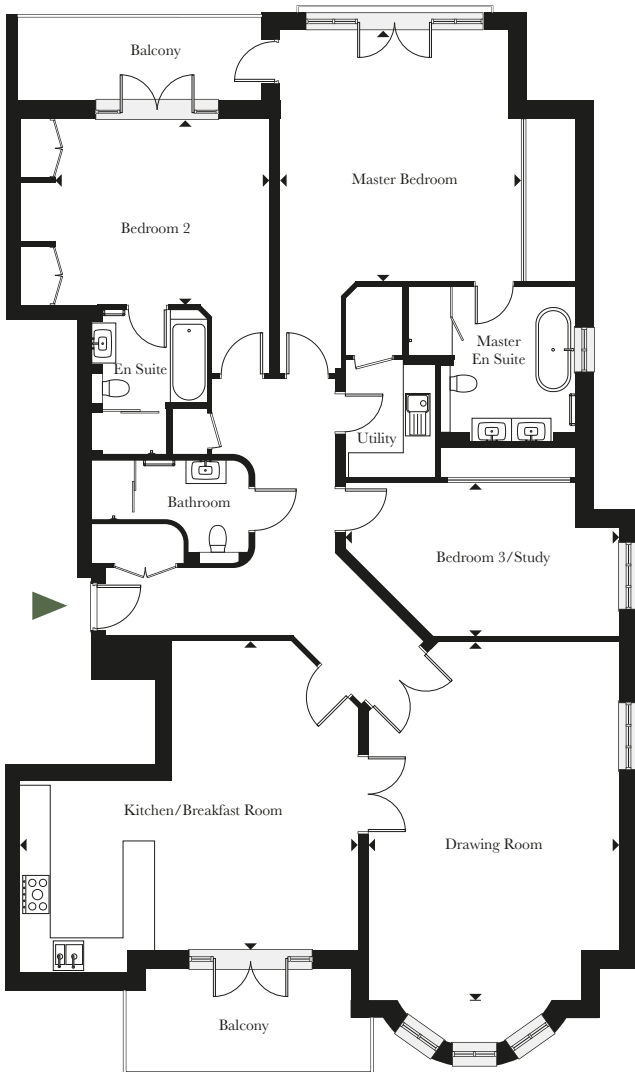

OSBORNE HOUSE

SUNNINGDALE

NO 1

2 / 3 BEDROOM APARTMENT
2,099 SQ FT | 195 SQ M

FRONT ELEVATION

Kitchen/Breakfast Room	6.28m x 5.42m	20' 7" x 17' 9"
Drawing Room	7.32m x 5.13m	24' 1" x 16' 10"
Master Bedroom	5.42m x 5.04m	17' 9" x 16' 6"
Bedroom 2	4.47m x 3.84m	14' 8" x 12' 7"
Bedroom 3/Study	6.84m x 3.14m	22' 6" x 10' 4"

EST. 1953
Keppell

FOR HOW YOU LIVE

OSBORNE HOUSE

SUNNINGDALE

NO 2

2 / 3 BEDROOM APARTMENT
2,033 SQ FT | 189 SQ M

FRONT ELEVATION

Kitchen/Breakfast Room	6.19m x 5.44m	20' 4" x 17' 10"
Drawing Room	7.32m x 5.13m	24' 1" x 16' 10"
Master Bedroom	5.42m x 5.04m	17' 9" x 16' 6"
Bedroom 2	4.47m x 3.84m	14' 8" x 12' 7"
Bedroom 3/Study	6.84m x 3.14m	22' 6" x 10' 4"

EST. 1953
Keppell

FOR HOW YOU LIVE

OSBORNE HOUSE

SUNNINGDALE

No 3

2 / 3 BEDROOM APARTMENT
2,198 SQ FT | 204 SQ M

FRONT ELEVATION

Kitchen/Breakfast Room	6.85m x 6.37m	22' 6" x 20' 11"
Drawing Room	7.34m x 5.09m	24' 1" x 16' 8"
Master Bedroom	5.34m x 5.25m	17' 6" x 17' 3"
Bedroom 2	4.35m x 3.77m	14' 3" x 12' 4"
Bedroom 3/Study	5.63m x 3.15m	18' 6" x 10' 4"

EST. 1953
Keppell

FOR HOW YOU LIVE

OSBORNE HOUSE

SUNNINGDALE

NO 4

2 / 3 BEDROOM APARTMENT
2,136 SQ FT | 198 SQ M

FRONT ELEVATION

Kitchen/Breakfast Room	6.76m x 6.55m	22' 2" x 21' 6"
Drawing Room	7.34m x 5.09m	24' 1" x 16' 8"
Master Bedroom	5.34m x 5.25m	17' 6" x 17' 3"
Bedroom 2	4.35m x 3.77m	14' 3" x 12' 4"
Bedroom 3/Study	5.63m x 3.15m	18' 6" x 10' 4"