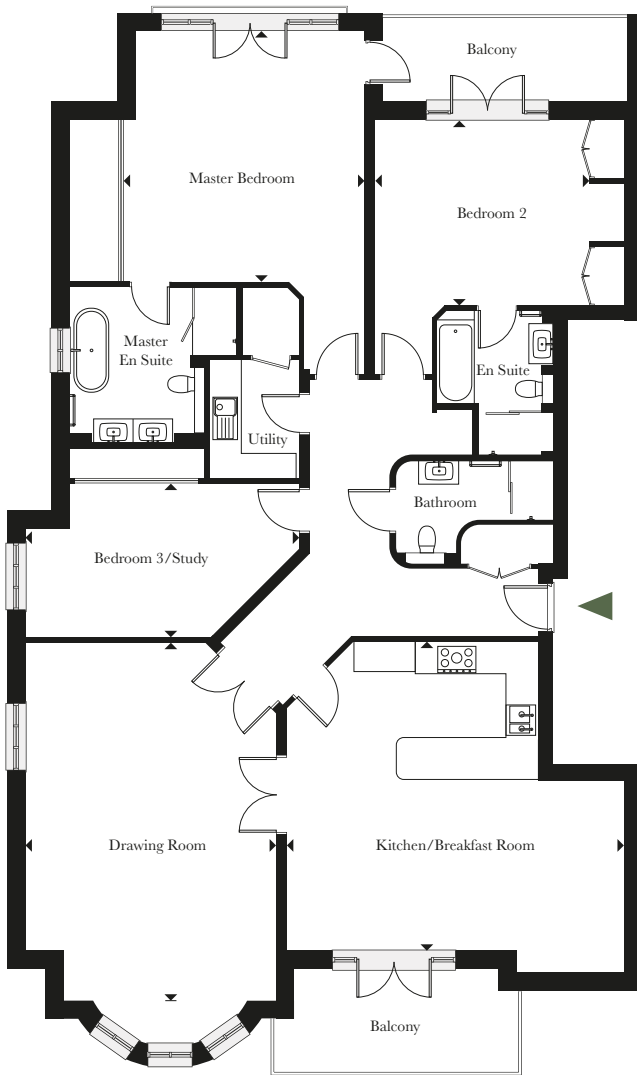

OSBORNE HOUSE

SUNNINGDALE

NO 1

2 / 3 BEDROOM APARTMENT
2,099 SQ FT | 195 SQ M

FRONT ELEVATION

Kitchen/Breakfast Room	6.28m x 5.42m	20' 7" x 17' 9"
Drawing Room	7.32m x 5.13m	24' 1" x 16' 10"
Master Bedroom	5.42m x 5.04m	17' 9" x 16' 6"
Bedroom 2	4.47m x 3.84m	14' 8" x 12' 7"
Bedroom 3/Study	6.84m x 3.14m	22' 6" x 10' 4"

EST. 1953
Keppell

FOR HOW YOU LIVE

OSBORNE HOUSE

SUNNINGDALE

NO 2

2 / 3 BEDROOM APARTMENT
2,033 SQ FT | 189 SQ M

FRONT ELEVATION

Kitchen/Breakfast Room	6.19m x 5.44m	20' 4" x 17' 10"
Drawing Room	7.32m x 5.13m	24' 1" x 16' 10"
Master Bedroom	5.42m x 5.04m	17' 9" x 16' 6"
Bedroom 2	4.47m x 3.84m	14' 8" x 12' 7"
Bedroom 3/Study	6.84m x 3.14m	22' 6" x 10' 4"

EST. 1953
Keppell

FOR HOW YOU LIVE

OSBORNE HOUSE

SUNNINGDALE

No 3

2 / 3 BEDROOM APARTMENT
2,198 SQ FT | 204 SQ M

FRONT ELEVATION

Kitchen/Breakfast Room	6.85m x 6.37m	22' 6" x 20' 11"
Drawing Room	7.34m x 5.09m	24' 1" x 16' 8"
Master Bedroom	5.34m x 5.25m	17' 6" x 17' 3"
Bedroom 2	4.35m x 3.77m	14' 3" x 12' 4"
Bedroom 3/Study	5.63m x 3.15m	18' 6" x 10' 4"

EST. 1953
Keppell

FOR HOW YOU LIVE

OSBORNE HOUSE

SUNNINGDALE

NO 4

2 / 3 BEDROOM APARTMENT
2,136 SQ FT | 198 SQ M

FRONT ELEVATION

Kitchen/Breakfast Room	6.76m x 6.55m	22' 2" x 21' 6"
Drawing Room	7.34m x 5.09m	24' 1" x 16' 8"
Master Bedroom	5.34m x 5.25m	17' 6" x 17' 3"
Bedroom 2	4.35m x 3.77m	14' 3" x 12' 4"
Bedroom 3/Study	5.63m x 3.15m	18' 6" x 10' 4"