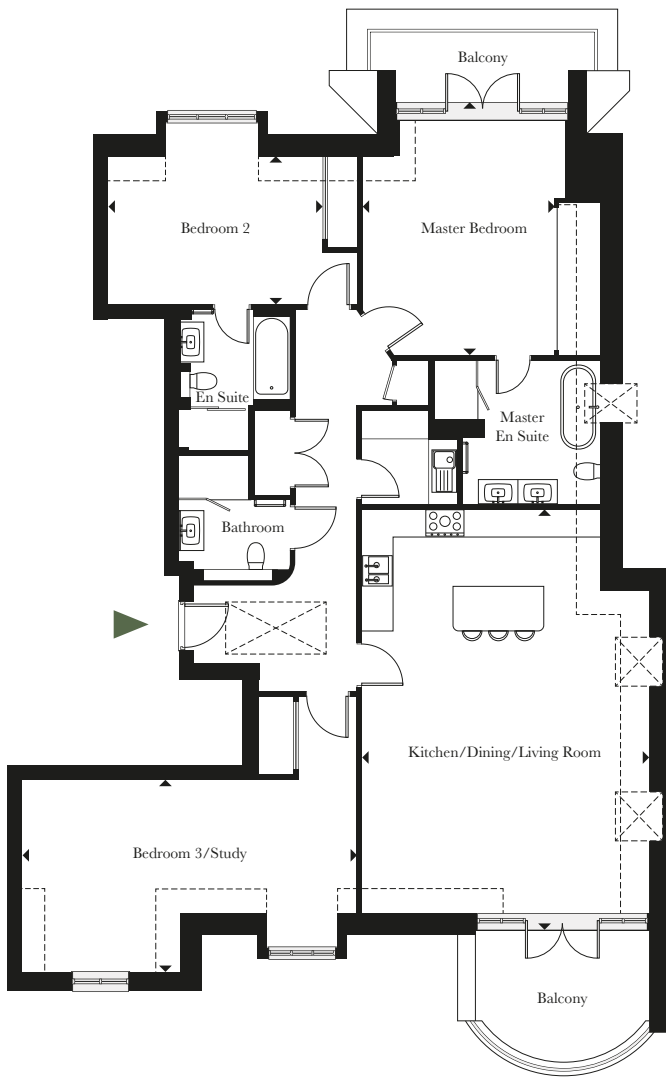

OSBORNE HOUSE

SUNNINGDALE

NO 1

2 / 3 BEDROOM APARTMENT
2,099 SQ FT | 195 SQ M

FRONT ELEVATION

Kitchen/Breakfast Room	6.28m x 5.42m	20' 7" x 17' 9"
Drawing Room	7.32m x 5.13m	24' 1" x 16' 10"
Master Bedroom	5.42m x 5.04m	17' 9" x 16' 6"
Bedroom 2	4.47m x 3.84m	14' 8" x 12' 7"
Bedroom 3/Study	6.84m x 3.14m	22' 6" x 10' 4"

EST. 1953
Keppell

FOR HOW YOU LIVE

OSBORNE HOUSE

SUNNINGDALE

NO 4

2 / 3 BEDROOM APARTMENT
2,136 SQ FT | 198 SQ M

FRONT ELEVATION

Kitchen/Breakfast Room	6.76m x 6.55m	22' 2" x 21' 6"
Drawing Room	7.34m x 5.09m	24' 1" x 16' 8"
Master Bedroom	5.34m x 5.25m	17' 6" x 17' 3"
Bedroom 2	4.35m x 3.77m	14' 3" x 12' 4"
Bedroom 3/Study	5.63m x 3.15m	18' 6" x 10' 4"

EST. 1953
Keibbell

FOR HOW YOU LIVE

OSBORNE HOUSE

SUNNINGDALE

No 5

2/3 BEDROOM APARTMENT
1,545 SQ FT | 144 SQ M

FRONT ELEVATION

Kitchen/Dining/Living Room	7.84m x 5.75m	25' 8" x 18' 10"
Master Bedroom	5.01m x 3.88m	16' 5" x 12' 9"
Bedroom 2	4.35m x 3.70m	14' 3" x 12' 2"
Bedroom 3/Study	3.64m x 3.27m	11' 11" x 10' 9"

KeEST. 1953bell

FOR HOW YOU LIVE

OSBORNE HOUSE

SUNNINGDALE

No 6

2/3 BEDROOM APARTMENT
1,618 SQ FT | 150 SQ M

FRONT ELEVATION

Kitchen/Dining/Living Room	7.84m x 5.75m	25' 8" x 18' 10"
Master Bedroom	5.01m x 3.88m	16' 5" x 12' 9"
Bedroom 2	4.35m x 3.70m	14' 3" x 12' 2"
Bedroom 3/Study	6.84m x 3.84m	22' 5" x 12' 7"