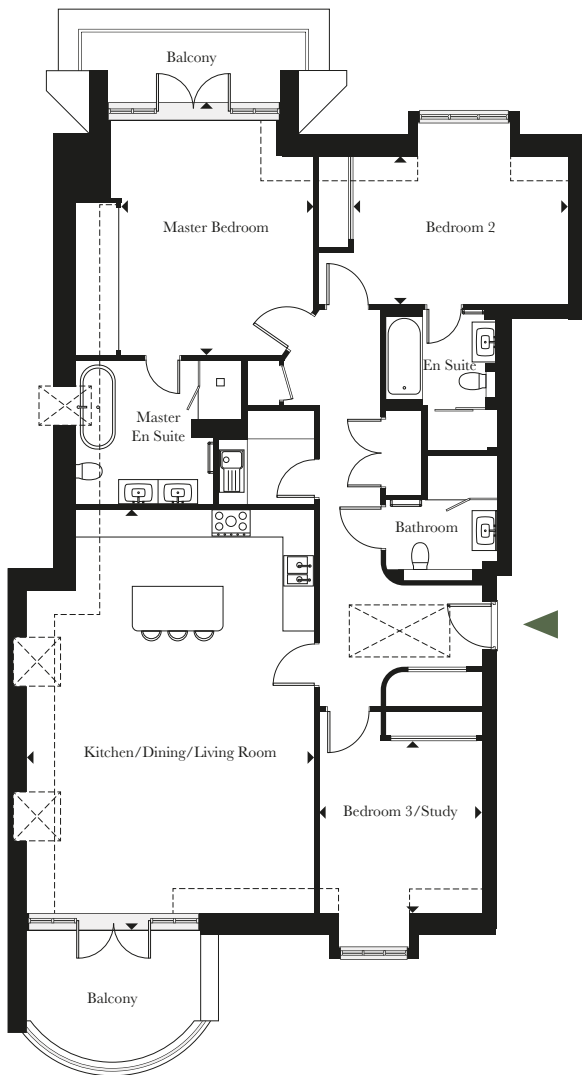

OSBORNE HOUSE

SUNNINGDALE

NO 1

2 / 3 BEDROOM APARTMENT
2,099 SQ FT | 195 SQ M

FRONT ELEVATION

Kitchen/Breakfast Room	6.28m x 5.42m	20' 7" x 17' 9"
Drawing Room	7.32m x 5.13m	24' 1" x 16' 10"
Master Bedroom	5.42m x 5.04m	17' 9" x 16' 6"
Bedroom 2	4.47m x 3.84m	14' 8" x 12' 7"
Bedroom 3/Study	6.84m x 3.14m	22' 6" x 10' 4"

EST. 1953
Keppell

FOR HOW YOU LIVE

OSBORNE HOUSE

SUNNINGDALE

No 3

2 / 3 BEDROOM APARTMENT
2,198 SQ FT | 204 SQ M

FRONT ELEVATION

Kitchen/Breakfast Room	6.85m x 6.37m	22' 6" x 20' 11"
Drawing Room	7.34m x 5.09m	24' 1" x 16' 8"
Master Bedroom	5.34m x 5.25m	17' 6" x 17' 3"
Bedroom 2	4.35m x 3.77m	14' 3" x 12' 4"
Bedroom 3/Study	5.63m x 3.15m	18' 6" x 10' 4"

EST. 1953
Keppell

FOR HOW YOU LIVE

OSBORNE HOUSE

SUNNINGDALE

NO 4

2 / 3 BEDROOM APARTMENT
2,136 SQ FT | 198 SQ M

FRONT ELEVATION

Kitchen/Breakfast Room	6.76m x 6.55m	22' 2" x 21' 6"
Drawing Room	7.34m x 5.09m	24' 1" x 16' 8"
Master Bedroom	5.34m x 5.25m	17' 6" x 17' 3"
Bedroom 2	4.35m x 3.77m	14' 3" x 12' 4"
Bedroom 3/Study	5.63m x 3.15m	18' 6" x 10' 4"

EST. 1953
Keibbell

FOR HOW YOU LIVE

OSBORNE HOUSE

SUNNINGDALE

No 5

2/3 BEDROOM APARTMENT
1,545 SQ FT | 144 SQ M

FRONT ELEVATION

Kitchen/Dining/Living Room	7.84m x 5.75m	25' 8" x 18' 10"
Master Bedroom	5.01m x 3.88m	16' 5" x 12' 9"
Bedroom 2	4.35m x 3.70m	14' 3" x 12' 2"
Bedroom 3/Study	3.64m x 3.27m	11' 11" x 10' 9"