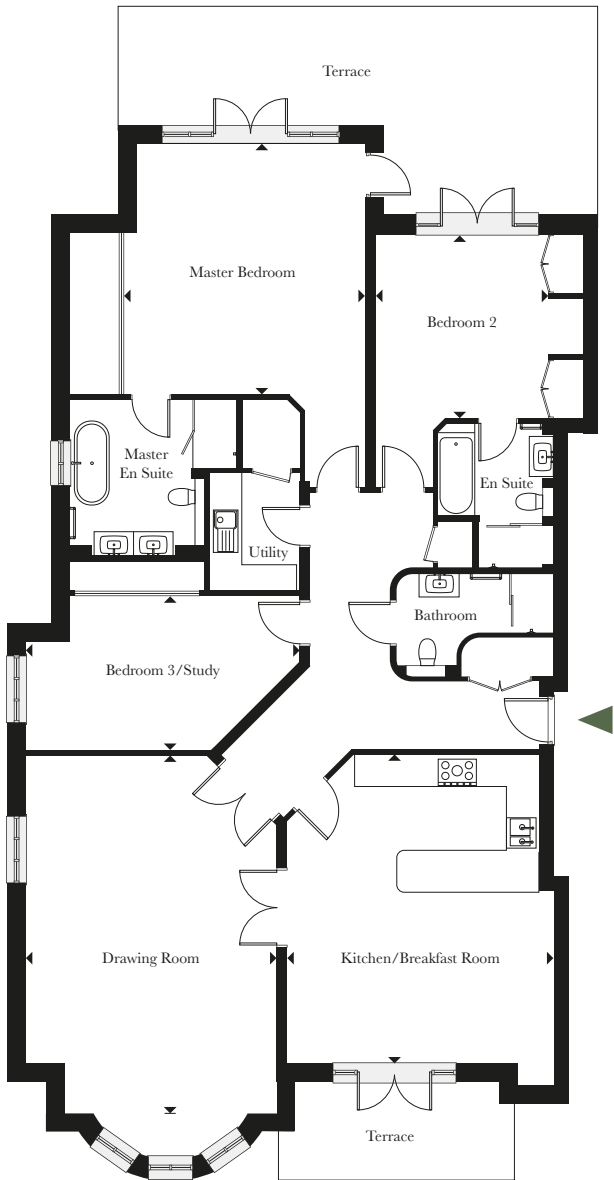

OSBORNE HOUSE

SUNNINGDALE

NO 1

2 / 3 BEDROOM APARTMENT
2,099 SQ FT | 195 SQ M

FRONT ELEVATION

Kitchen/Breakfast Room	6.28m x 5.42m	20' 7" x 17' 9"
Drawing Room	7.32m x 5.13m	24' 1" x 16' 10"
Master Bedroom	5.42m x 5.04m	17' 9" x 16' 6"
Bedroom 2	4.47m x 3.84m	14' 8" x 12' 7"
Bedroom 3/Study	6.84m x 3.14m	22' 6" x 10' 4"

EST. 1953
Keppell

FOR HOW YOU LIVE

OSBORNE HOUSE

SUNNINGDALE

NO 2

2 / 3 BEDROOM APARTMENT
2,033 SQ FT | 189 SQ M

FRONT ELEVATION

Kitchen/Breakfast Room	6.19m x 5.44m	20' 4" x 17' 10"
Drawing Room	7.32m x 5.13m	24' 1" x 16' 10"
Master Bedroom	5.42m x 5.04m	17' 9" x 16' 6"
Bedroom 2	4.47m x 3.84m	14' 8" x 12' 7"
Bedroom 3/Study	6.84m x 3.14m	22' 6" x 10' 4"

EST. 1953
Keppell

FOR HOW YOU LIVE

OSBORNE HOUSE

SUNNINGDALE

No 3

2 / 3 BEDROOM APARTMENT
2,198 SQ FT | 204 SQ M

FRONT ELEVATION

Kitchen/Breakfast Room	6.85m x 6.37m	22' 6" x 20' 11"
Drawing Room	7.34m x 5.09m	24' 1" x 16' 8"
Master Bedroom	5.34m x 5.25m	17' 6" x 17' 3"
Bedroom 2	4.35m x 3.77m	14' 3" x 12' 4"
Bedroom 3/Study	5.63m x 3.15m	18' 6" x 10' 4"

EST. 1953
Keppell

FOR HOW YOU LIVE

OSBORNE HOUSE

SUNNINGDALE

NO 4

2 / 3 BEDROOM APARTMENT
2,136 SQ FT | 198 SQ M

FRONT ELEVATION

Kitchen/Breakfast Room	6.76m x 6.55m	22' 2" x 21' 6"
Drawing Room	7.34m x 5.09m	24' 1" x 16' 8"
Master Bedroom	5.34m x 5.25m	17' 6" x 17' 3"
Bedroom 2	4.35m x 3.77m	14' 3" x 12' 4"
Bedroom 3/Study	5.63m x 3.15m	18' 6" x 10' 4"