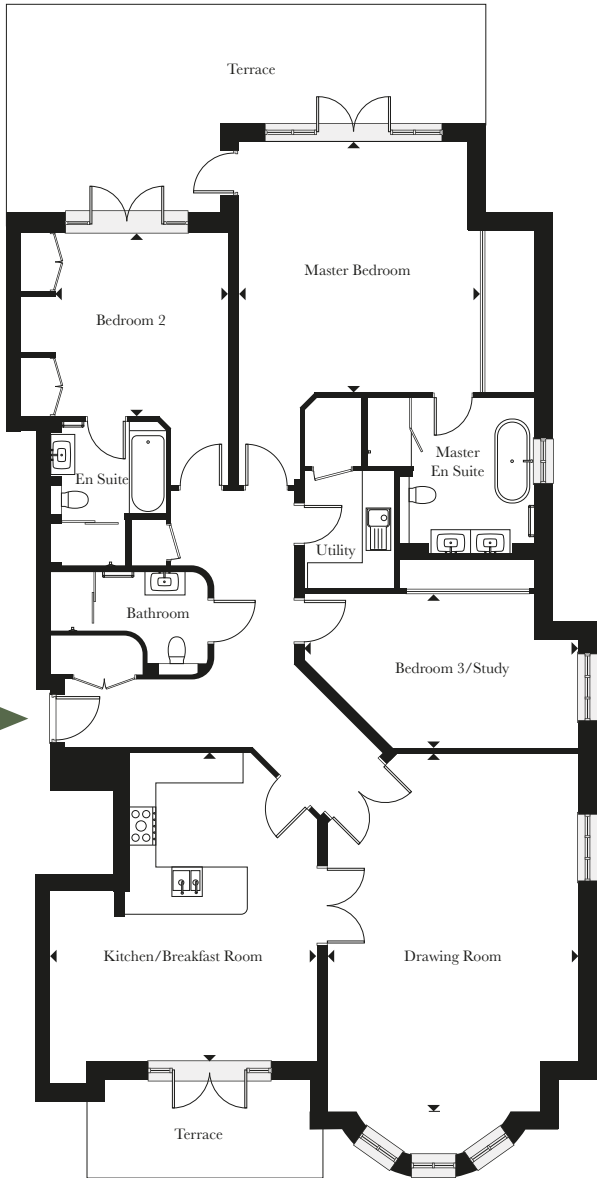

OSBORNE HOUSE

SUNNINGDALE

NO 1

2 / 3 BEDROOM APARTMENT
2,099 SQ FT | 195 SQ M

FRONT ELEVATION

Kitchen/Breakfast Room	6.28m x 5.42m	20' 7" x 17' 9"
Drawing Room	7.32m x 5.13m	24' 1" x 16' 10"
Master Bedroom	5.42m x 5.04m	17' 9" x 16' 6"
Bedroom 2	4.47m x 3.84m	14' 8" x 12' 7"
Bedroom 3/Study	6.84m x 3.14m	22' 6" x 10' 4"

EST. 1953
Keppell

FOR HOW YOU LIVE

OSBORNE HOUSE

SUNNINGDALE

NO 2

2 / 3 BEDROOM APARTMENT
2,033 SQ FT | 189 SQ M

FRONT ELEVATION

Kitchen/Breakfast Room	6.19m x 5.44m	20' 4" x 17' 10"
Drawing Room	7.32m x 5.13m	24' 1" x 16' 10"
Master Bedroom	5.42m x 5.04m	17' 9" x 16' 6"
Bedroom 2	4.47m x 3.84m	14' 8" x 12' 7"
Bedroom 3/Study	6.84m x 3.14m	22' 6" x 10' 4"

EST. 1953
Keppell

FOR HOW YOU LIVE

OSBORNE HOUSE

SUNNINGDALE

No 3

2 / 3 BEDROOM APARTMENT
2,198 SQ FT | 204 SQ M

FRONT ELEVATION

Kitchen/Breakfast Room	6.85m x 6.37m	22' 6" x 20' 11"
Drawing Room	7.34m x 5.09m	24' 1" x 16' 8"
Master Bedroom	5.34m x 5.25m	17' 6" x 17' 3"
Bedroom 2	4.35m x 3.77m	14' 3" x 12' 4"
Bedroom 3/Study	5.63m x 3.15m	18' 6" x 10' 4"

EST. 1953
Keppell

FOR HOW YOU LIVE

OSBORNE HOUSE

SUNNINGDALE

NO 4

2 / 3 BEDROOM APARTMENT
2,136 SQ FT | 198 SQ M

FRONT ELEVATION

Kitchen/Breakfast Room	6.76m x 6.55m	22' 2" x 21' 6"
Drawing Room	7.34m x 5.09m	24' 1" x 16' 8"
Master Bedroom	5.34m x 5.25m	17' 6" x 17' 3"
Bedroom 2	4.35m x 3.77m	14' 3" x 12' 4"
Bedroom 3/Study	5.63m x 3.15m	18' 6" x 10' 4"